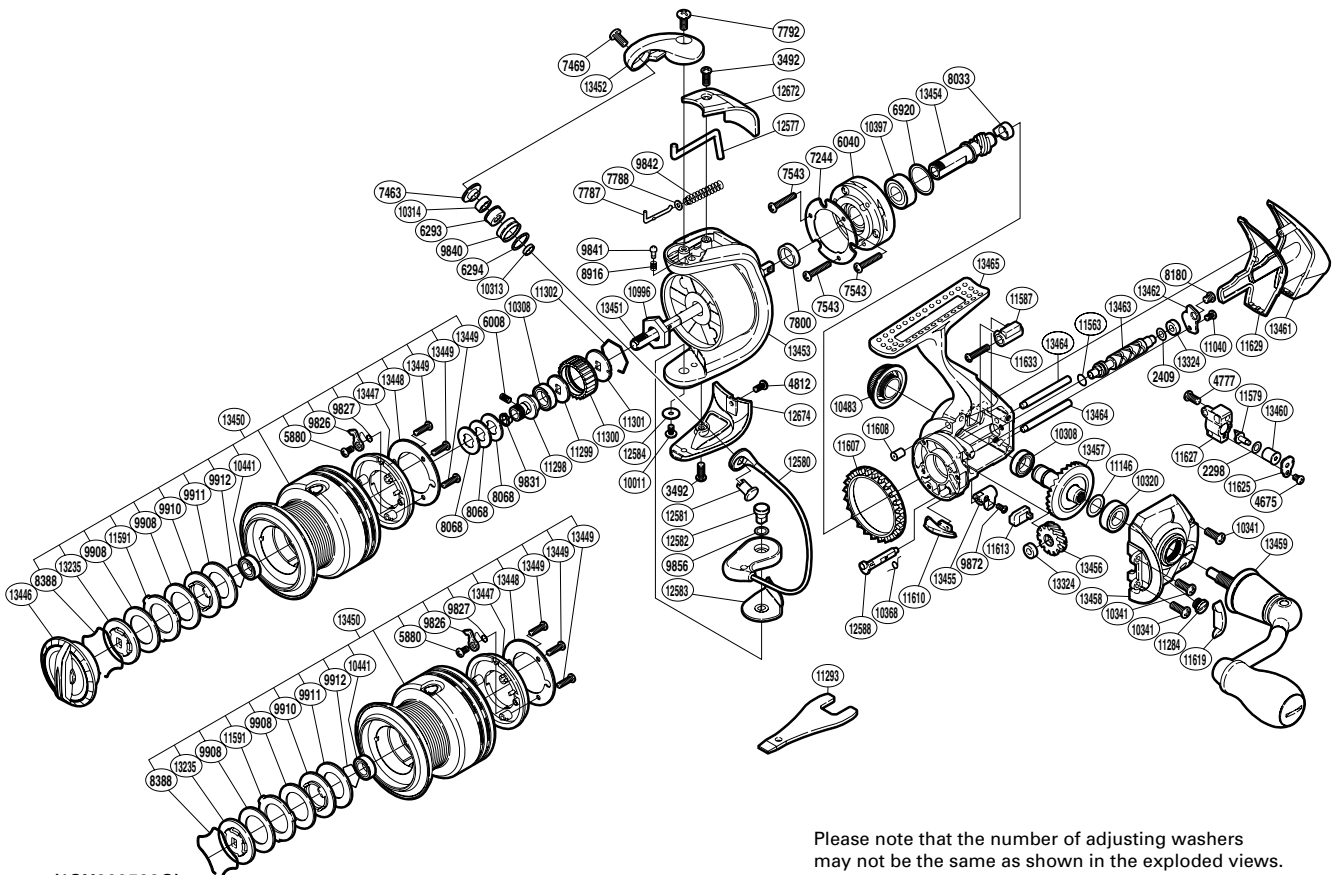

SHIMANO

TWIN POWER C14 SA-RB

TPCI4-2500FA

(1SH082500G)

Please note that the number of adjusting washers may not be the same as shown in the exploded views. (Adjustment will vary with each individual product.)