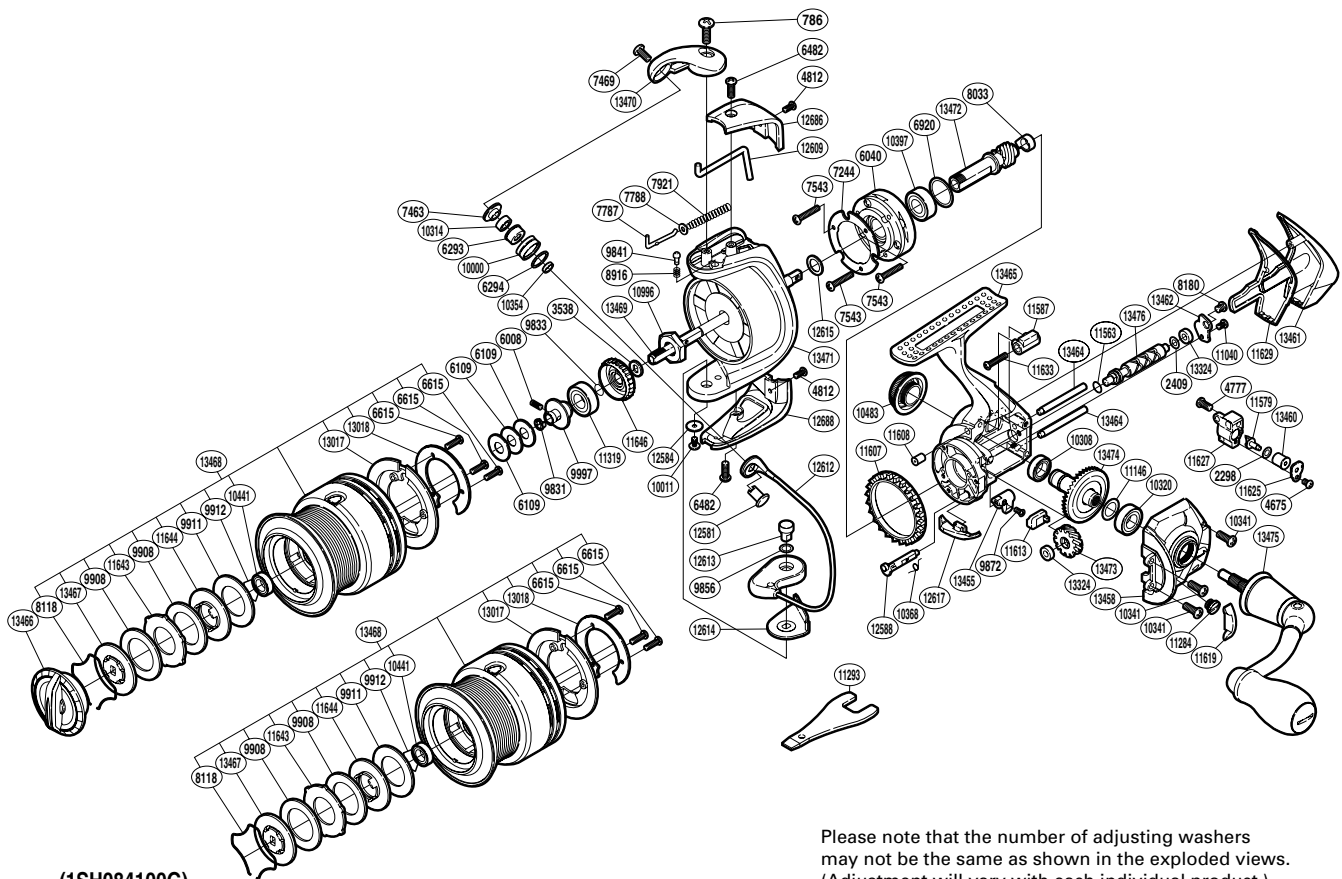

# SHIMANO

TWIN POWER C14 SA-RB

TPC14-4000SFA

(1SH084100G)

Please note that the number of adjusting washers may not be the same as shown in the exploded views. (Adjustment will vary with each individual product.)